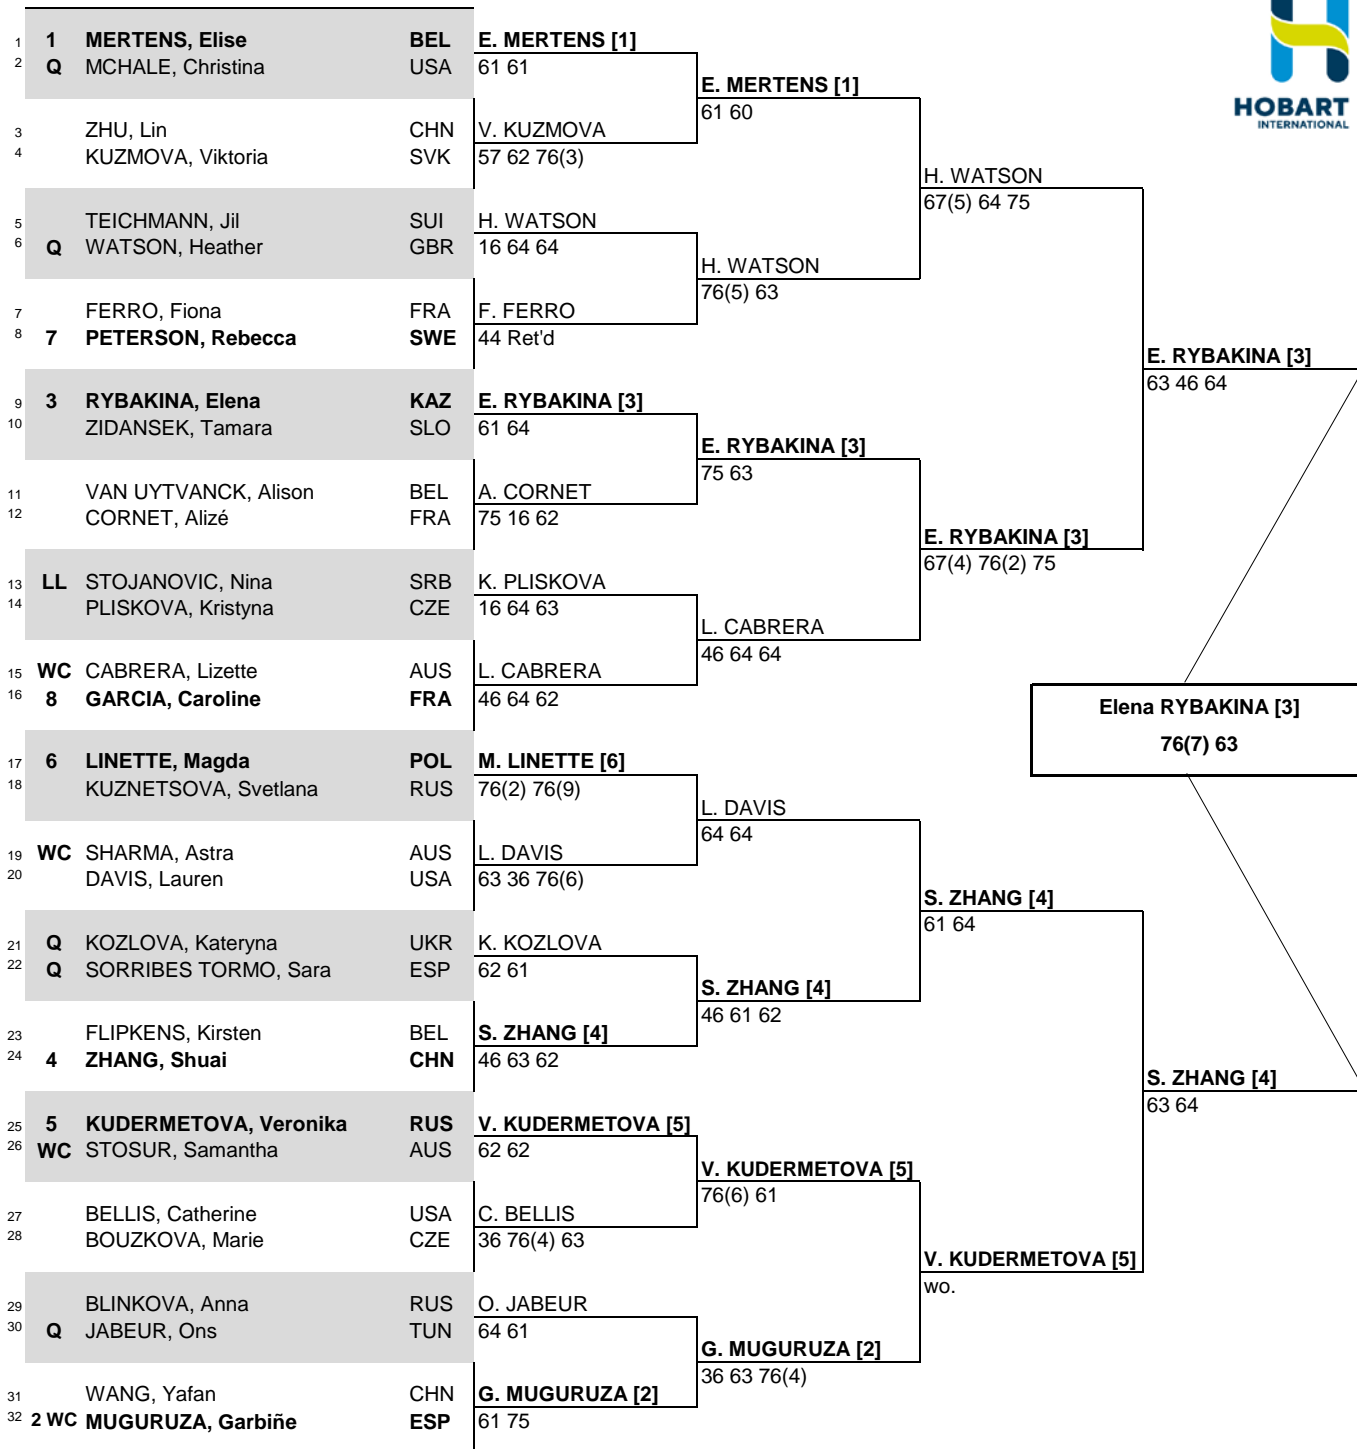

# HOBART INTERNATIONAL

CITY, COUNTRY  
Hobart, Australia

TOURNAMENT DATES  
13 - 18 January 2020

SURFACE  
Hard, Greenset Cushion

TOTAL FINANCIAL COMMITMENT  
\$275,000

STATUS NAT MAIN DRAW SINGLES

**Elena RYBAKINA [3]**  
76(7) 63

**S. ZHANG [4]**  
61 64

**S. ZHANG [4]**  
63 64

WTA TOUR, Inc. © Copyright 2016

SEEDED PLAYERS	RANK	PRIZE MONEY	POINTS	ALTERNATES / LUCKY LOSERS	RETIREMENTS/WALKOVERS
1 MERTENS, Elise	17	WINNER \$43,000	280	N. Stojanovic (LL)	G. Muguruza - Viral Illness
2 MUGURUZA, Garbiñe	35	FINALIST \$21,400	180		R. Peterson - Back Injury
3 RYBAKINA, Elena	36	SEMI-FINALIST \$11,600	110		
4 ZHANG, Shuai	38	QUARTER-FINALIST \$6,275	60		
5 KUDERMETOVA, Veronika	42	SECOND ROUND \$3,600	30	S. Cirstea (Left Leg Injury)	
6 LINETTE, Magda	43	FIRST ROUND \$2,300	1		
7 PETERSON, Rebecca	44				
8 GARCIA, Caroline	46				
FOLLOW LIVE SCORING AT www.WTATENNIS.com					
LAST DIRECT ACCEPTANCE		Jil Teichmann - 73		WTA SUPERVISOR(S) Mariana Alves	