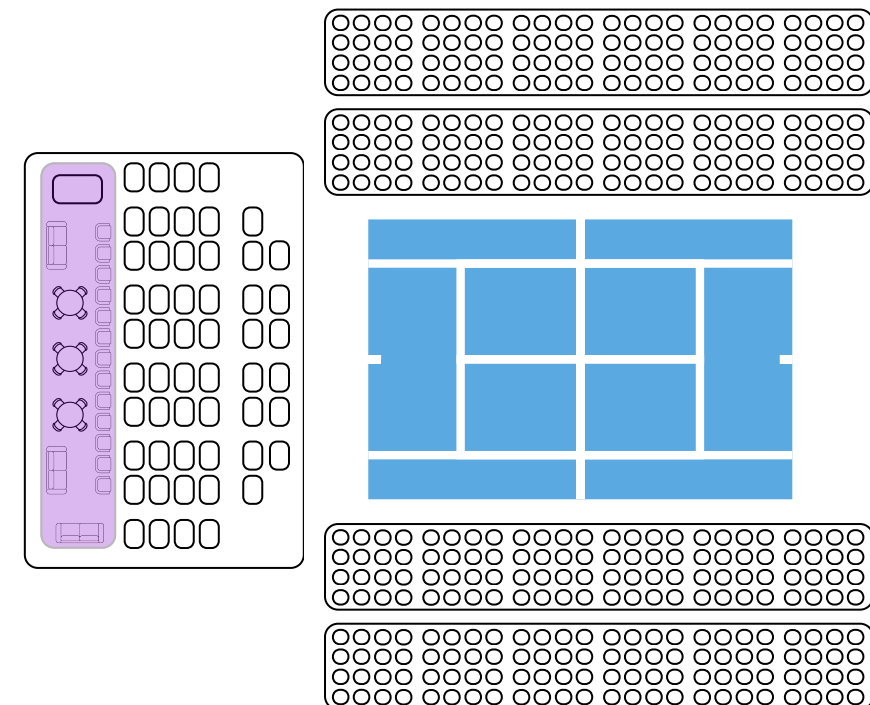

 Seat Location
Sky Suite

 Dining
3 course menu

BOOKING FORM

INCLUSIONS

- Private space
- Tasmanian Club access
- Premium dining and beverage package (4 hours)
- VIP Parking (up to 4 per session)
- Designated VIP Entry
- Personalised gift for each guest
- Pre-order merchandise 20% off
- Customised dining experience