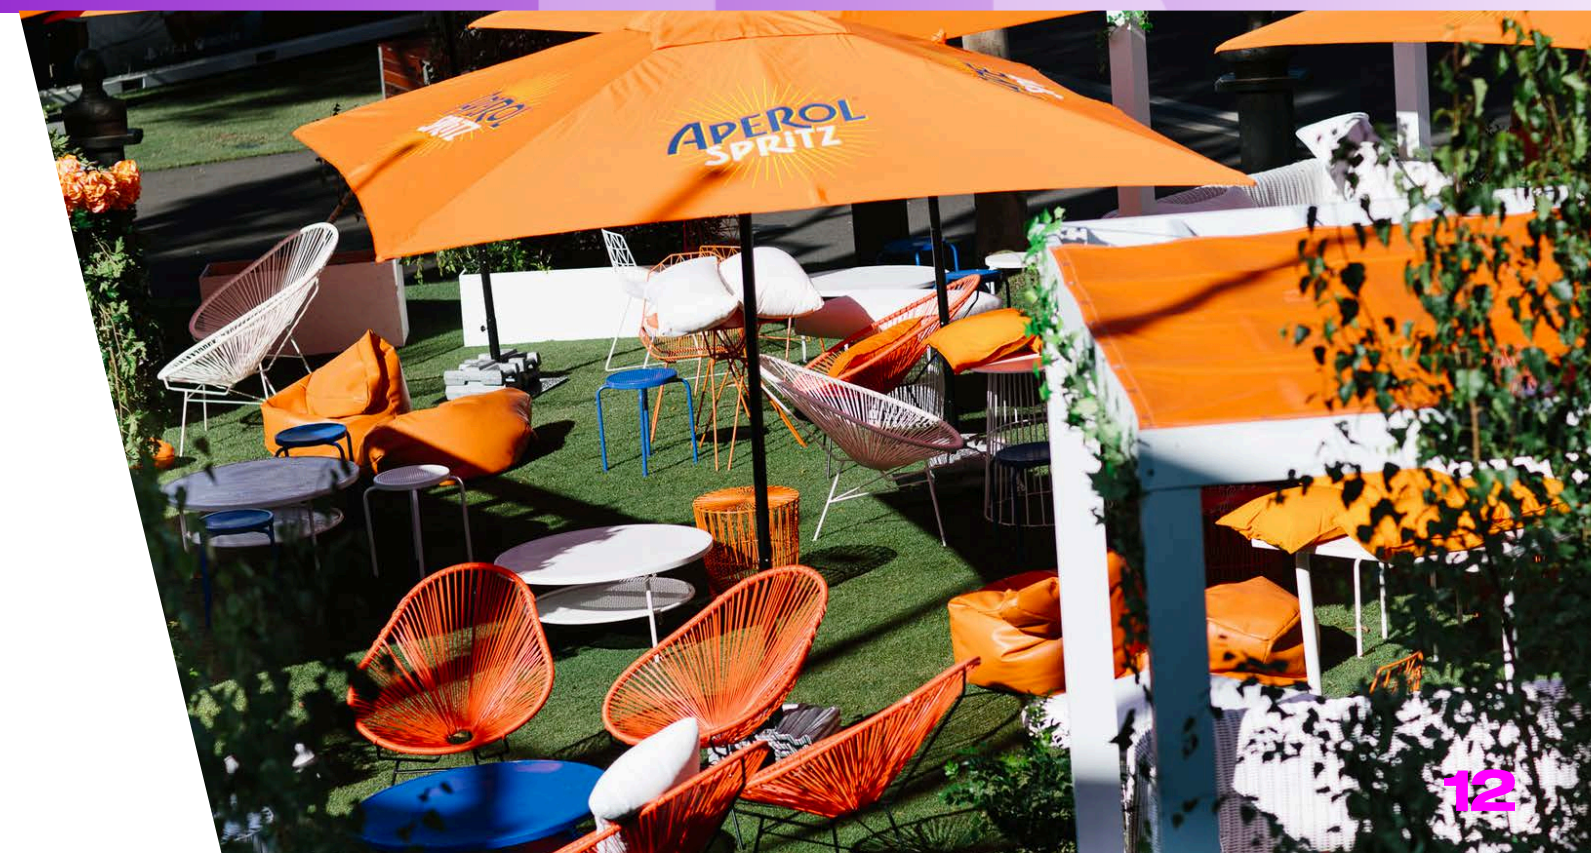

YOUR EXCLUSIVE ACCESS:

Unlock the door to a world where Summer meets excitement. It's not just an experience; it's a sensation. Whether you're in a 1994 Reserve (Sky Suite), Premium Box, or Premium Reserved Seat, the Tasmanian Club is your backstage pass to Hobart's hottest summer event.

Located above West Court, it's ideal for mingling with friends or clients before and after your Centre Court match. Immerse yourself in world-class tennis or simply savour the atmosphere whilst indulging in the Hobart International's exclusive food and drinks package* available in the Tasmanian Club.

*Spirits available for purchase; beer and wine included in the drinks package.