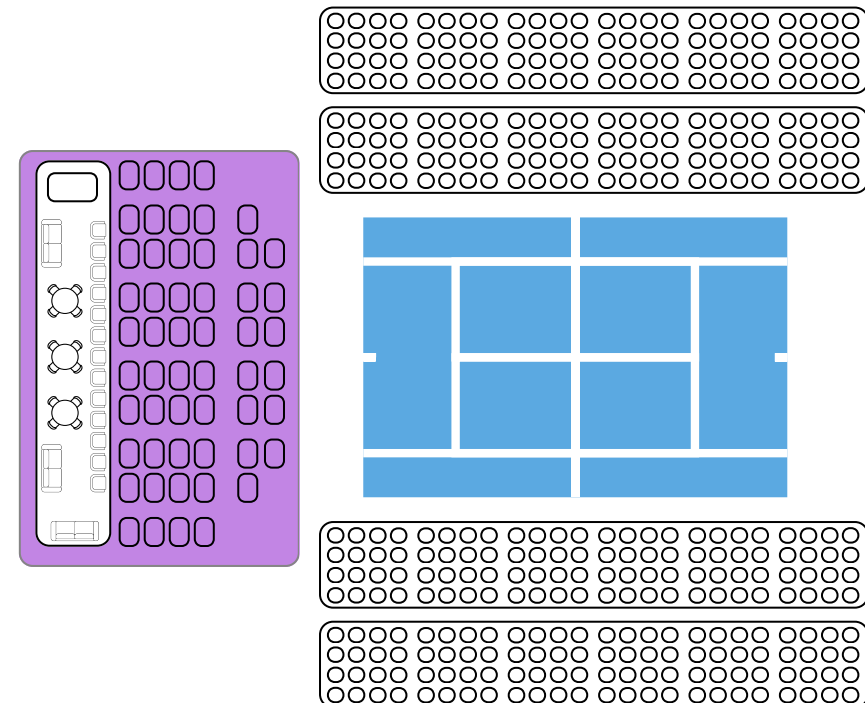

INCLUSIONS

- Premium seating in Northern Stand
- Access to the Tasmanian Club
- VIP Parking located across Davies Avenue (one parking pass per four seats)
- Access to premium food and beverage in-seat hospitality (Additional fee for service)
- Designated VIP entry at Main Entry for ease of entry
- Access to exclusive bars
- Option to add merchandise at 20% discount

Please Note: All inclusive Food & Beverage available