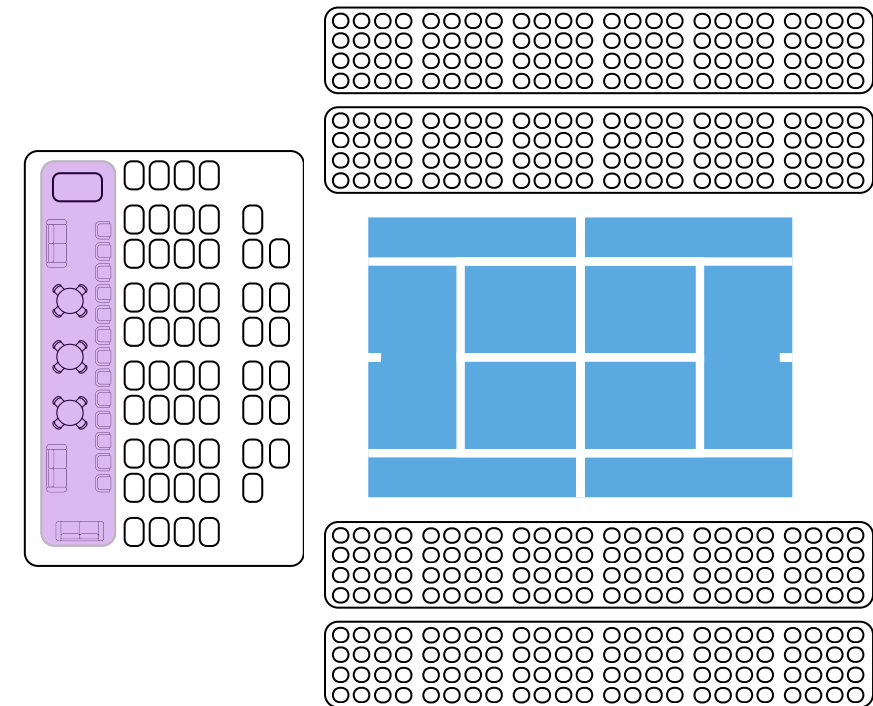

 Seat Location
Sky Suite

 Dining
3 course menu

BOOKING FORM

INCLUSIONS

- ✓ Exclusive space
- ✓ Tasmanian Club access
- ✓ Premium dining and beverage package (4 hours)
- ✓ VIP Parking (up to 4 per session)
- ✓ Designated VIP Entry
- ✓ Personalised gift for each guest
- ✓ Pre-order merchandise 20% off