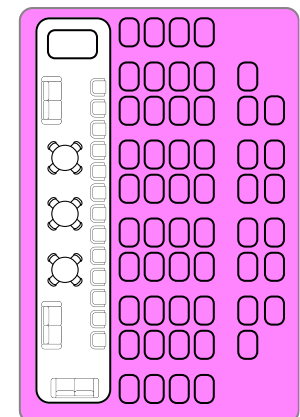

With all-inclusive food and beverage packages and in-seat service available, Premium Boxes is summer's ultimate way to entertain clients, family and friends.

Seat Location
Northern Stand

Food & Beverage
Packages Available

BOOKING FORM

INCLUSIONS

- ✓ Premium Box
- ✓ Tasmanian Club and exclusive bar access
- ✓ Reserved Parking (1 per 4 seats)
- ✓ Company / Name on display
- ✓ Designated VIP entry
- ✓ Add premium dining and beverage package (4 hours)
- ✓ Add host to service box
- ✓ Pre-order merchandise 20% off